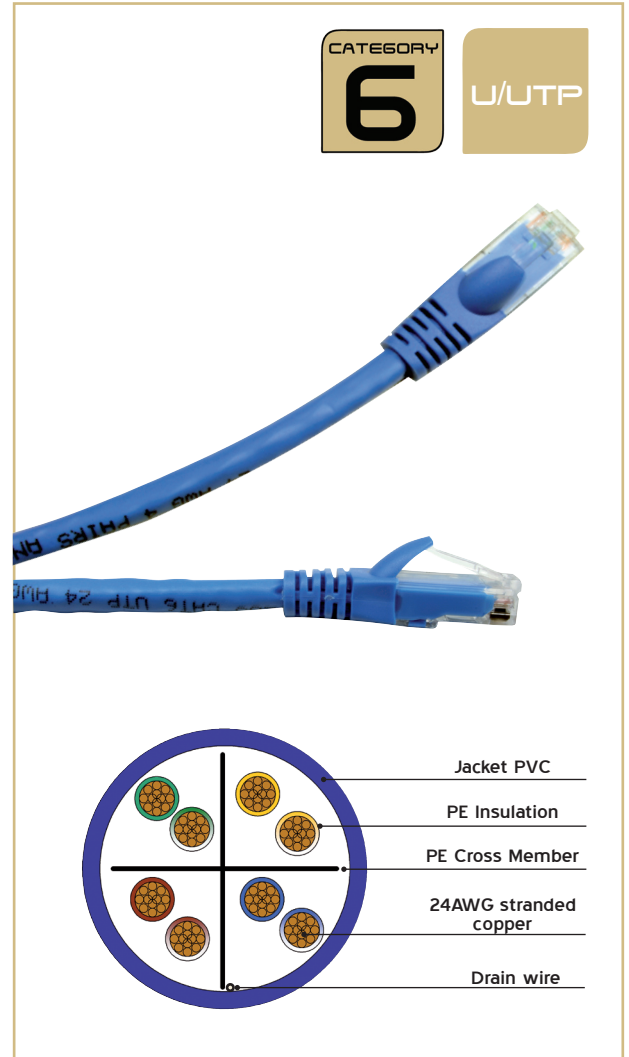

Each Category 6 patch cords are manufactured and tested in accordance with IEC 61935-2 and comply with the requirements of ISO/IEC 11801 (2nd Edition): 2010 and supports all applications designed for CLASS E/Category 6 applications such as ATM 1200, 1000BASE-T (Gigabit Ethernet) and 1G FCBASE-T.

Features/Benefits

- **Class E/Category 6 standards compliant**
- **Electrically compliant beyond 250MHz**
- **PVC sheathed cable**
- **Low profile moulded strain relief boot for use with blade servers**
- **Integral anti-snag latching as standard**
- **5 standard colours**
- **7 standard lengths (1m, 2m, 3m, 5m, 10m, 15m & 20m)**
- **Other lengths and colours available upon request***
- **Individually bagged with traceability information**
- **RoHS compliant 2002/95/EC**
- **REACH / SVHC compliant regulation (EC) No. 1907/2006**

* Subject to MOQ

Technical Specifications

CONSTRUCTION	VALUE	
Conductors	AWG	24
	Size mm	7/0.20 +/- 0.008
	Material	Bare Copper
Insulators	Diameter mm	0.98 +/- 0.05
	Material	Polyolefin
Jacket	External O.D.	6.0 +/- 0.20
	Thickness mm	0.5
	Material	PVC