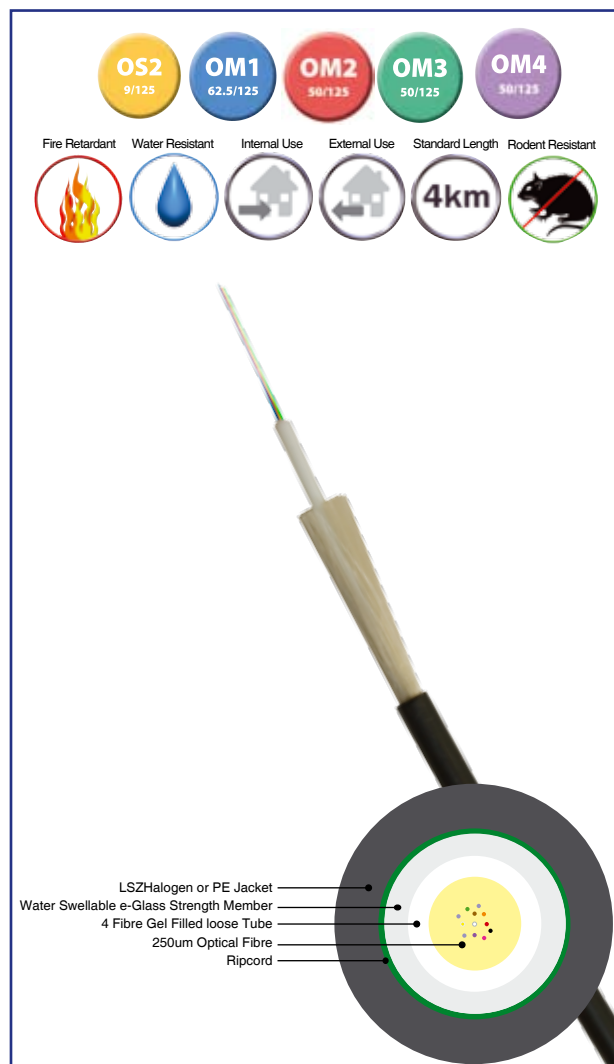

4 Fibre All Dielectric 250um FTTH Loose Tube Internal/External Rodent Resistant Drop Cable

Description

ITU-T G.652D, ITU-T G.657A1 & ITU-T G.657A2 all dielectric Fibre To The Home (FTTH) indoor/outdoor drop cable containing 1, 2 or 4, 250 µm optical fibres in a single 1.7mm gel filled loose tube, waterblocking E-glass non metallic strength members and white Low Smoke Zero Halogen (LSZH) or black Polyethylene (PE) jacket printed in black or white by the inkjet technique.

Features/Benefits

- ▶ **Choice of fibre types**
- ▶ **Individually coloured optical fibres**
- ▶ **Robust loose tube construction for external water ingress protection**
- ▶ **E-glass strength members for rodent resistance**
- ▶ **White LSZH jacket (other colours are available) for internal use or black PE Jacket for environmental resistance**

Applications

- ▶ **Internal/External FTTH applications horizontal, riser and duct**
- ▶ **Clipping to surfaces including skirting boards**

Technical Specification

PARAMETER	UNIT	VALUE
Crush	N/100mm	800
Strength member		E-glass
Storage temperature	°C	-20 to 60
Installation temperature	°C	-5 to 50
Operating temperature	°C	-20 to 60
Nominal weight	kg/km	LSZH 22 PE 16
Primary buffer diameter	µm	250
Fibre count	n	1, 2 or 4
Nominal outer diameter	mm	4.2 ± 0.2
Maximum tensile load	N	500
Minimum bend radius	mm	15
Drum length	km	4
Plywood drum dimensions (Flange, Barrel, Width)	mm (approx)	F760, B340, W380
Drum weight with cable 4 Km	kg (approx)	LSZH 100 PE 76

4 Fibre All Dielectric 250um FTTH Loose Tube Internal/External Rodent Resistant Drop Cable

Fibre Identification

No	1	2	3	4
Colour	Blue	Orange	Green	Brown

Fire Performance

FIRE TEST DESCRIPTION	FIRE TEST SPECIFICATION
Smoke emission	IEC 61034-1 & 2
Flammability	IEC 60332-1
Toxicity	IEC 60754-1
Acid gas emission	IEC 60754-2