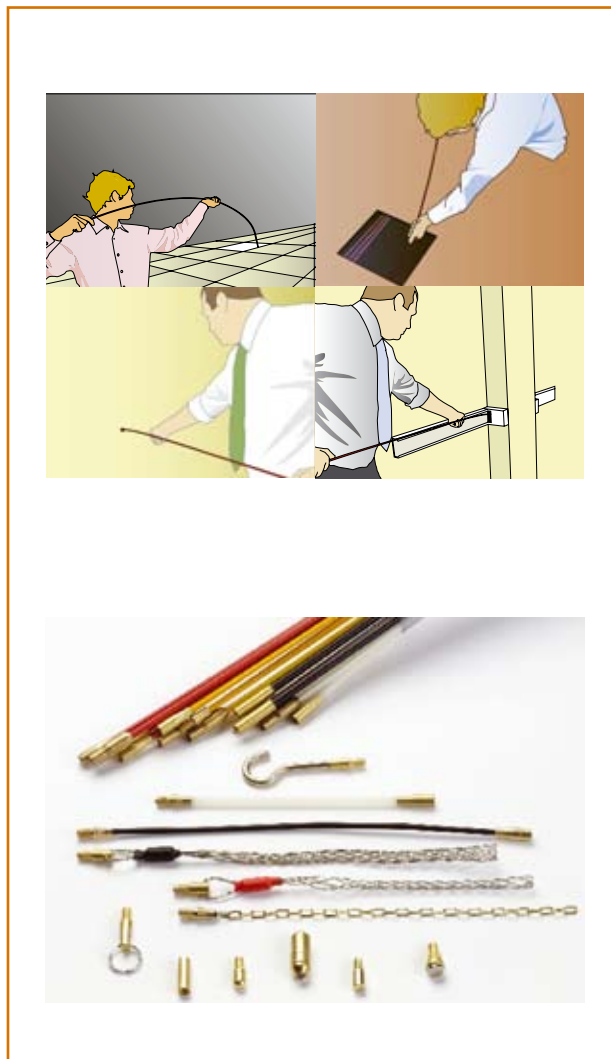

Cable Guide Kit

V.3.1

Description

An Award Winning Cable Rod system, voted 'The Best Product of the Last Fifty years' by professional trades people and engineers that have used and trust their products.

Installations are faster, cleaner, neater and frequently use less materials, a winning combination for improved service, profits and professionalism. 100% testing is carried out on all rods. The Cable Rod system has helped to save over 16 million hours to the electrical industry to date. The real innovation behind the Cable Rod system is that it doesn't just route cable, it's a multi-purpose tool that will also allow inspection, illumination and retrieval with the many ingenious and time saving attachments available.

Features/Benefits

- ▶ Cut cable installation time by up to 60%
- ▶ Increase safety, reduce ladder work!
- ▶ Solve installation associated problems
- ▶ Route and conceal cable easily

The Mega Set

The mega set is without a doubt, the most comprehensive and best value set sold world-wide. It includes all the basic handling attachments, including the Super Beam, providing a supreme cable routing solution. Super Rods are the answer to installers demands for an extensive multi-purpose cable installation tool. 16 metres overall rod length, including all flexibilities means very few places are inaccessible.

DESCRIPTION	PART NO.
Mega Set: 16 metres	SRME416
Application: Route, Retrieve, Illuminate, 5 Flexibilities & Grip.	

Packaging Specifications

Height: 120cm, Width: 4.8cm, Depth: 4.8cm, Weight: 1.2kg

Set Contents