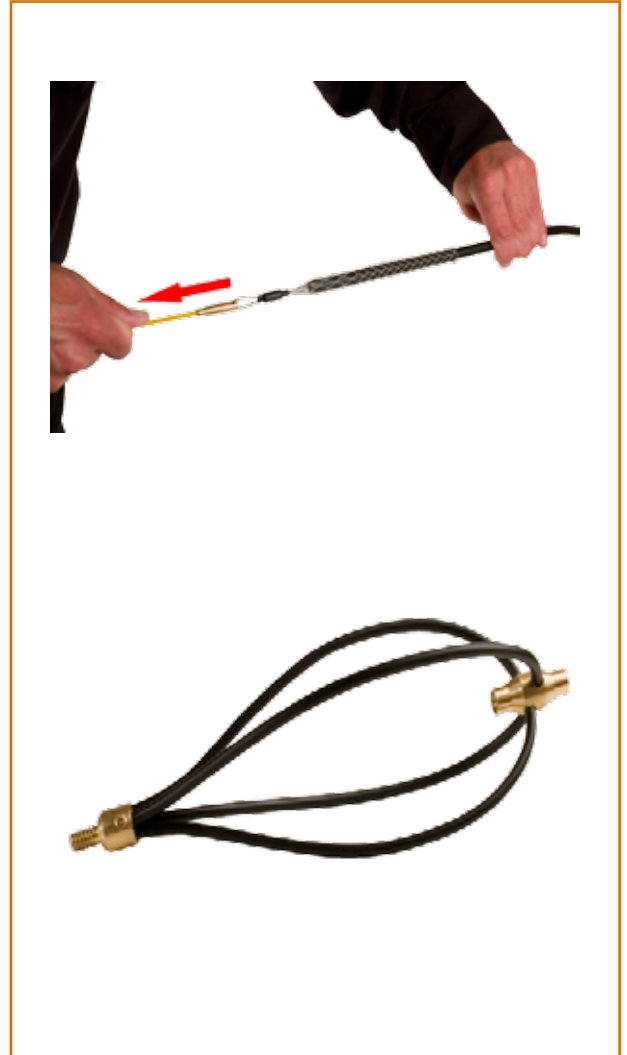

Cable Guide

V.3.0

Super Grips

This attachment provides a quick solution by gripping objects from outside and tightening the grip under tension, it provides a very reliable and super fast method for securing cables to rods. Just slip one on and pull. Super grips offer the fastest and cleanest method of attaching and handling cable. Available in a 6mm - 15mm double pack.

DESCRIPTION	PART NO.
Super Grips Double Pack 1x 6mm-10mm Pulling sock with red heatshrink 1x 11mm-15mm Pulling sock with black heatshrink	SRGRDP

Packaging Specifications

Length: 31.5cm, Width: 3cm, Depth: 3cm

The Glider

The glider slips over all sorts of obstructions and is particularly successful routing cable over ceiling installations and joists. The glider is cleverly designed to take other attachments for super efficiently. For example, screw a super grip inside the glider and attach cable.

DESCRIPTION	PART NO.
The Glider	SRGL

Packaging Specifications

Length: 38.5cm, Width: 28.5cm, Height: 25cm, Weight: 2.1kg

+44 (0) 870 127 3330

+44 (0) 870 127 3331

sales@fibrefab.com

www.fibrefab.com