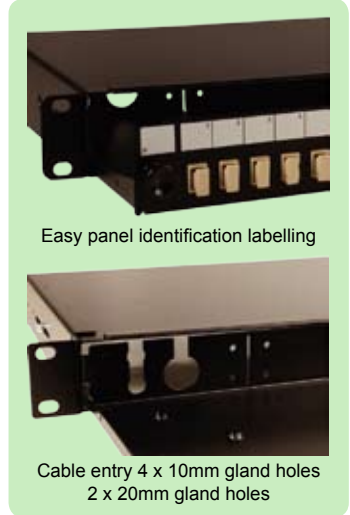

### S03 - Sliding 24 Port SC / LC / E2000 Patch Panel

**SAVE MONEY**  
Buy In Bulk

Unloaded Panel S03XXX00

SC Multimode Simplex		
S03 (24 port)	With	
S03SCM04	4 adapters	
S03SCM08	8 adapters	
S03SCM12	12 adapters	
S03SCM16	16 adapters	
S03SCM24	24 adapters	
<b>Adapter only part no. SCUSPHRBEIGE</b>		

SC Singlemode Simplex		
S03 (24 port)	With	
S03SCS04	4 adapters	
S03SCS08	8 adapters	
S03SCS12	12 adapters	
S03SCS16	16 adapters	
S03SCS24	24 adapters	
<b>Adapter only part no. SCUSZR02</b>		

SCA Singlemode Simplex		
S03 (24 port)	With	
S03SCA04	4 adapters	
S03SCA08	8 adapters	
S03SCA12	12 adapters	
S03SCA16	16 adapters	
S03SCA24	24 adapters	
<b>Adapter only part no. SCAPCUGREEN</b>		

Width: 19" - 483mm Depth: 200mm Height: 1U Weight: 2.8kg Fully loaded Black (available in grey)

Cable entry 4 x 10mm gland holes 2 x 20mm gland holes