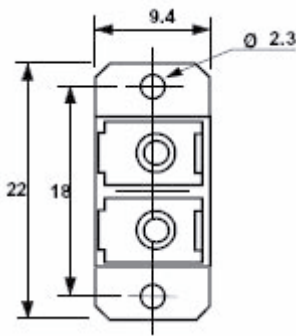

LC Duplex Adapter

LC Duplex Adapter

OPTRONICS

The LC connector and adapter set the standard for small optical fibre interconnects. With its simple to use latched lever locking mechanism preventing accidental disconnection and precision housing for optimum performance. The LC was also the first Small Form Factor (SFF) connector set available and offers fibre density and performance unheard before now.