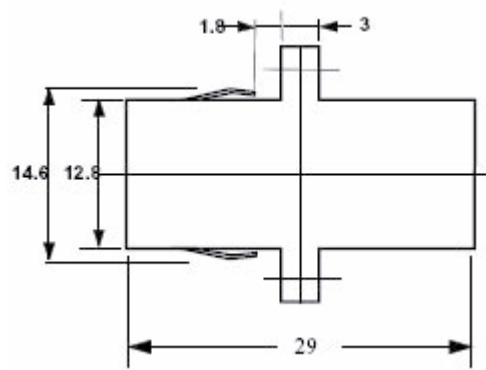

LC Duplex Adapter

LC Duplex Adapter

OPTRONICS

The LC connector and adapter set the standard for small optical fibre interconnects. With its simple to use latched lever locking mechanism preventing accidental disconnection and precision housing for optimum performance. The LC was also the first Small Form Factor (SFF) connector set available and offers fibre density and performance unheard before now.