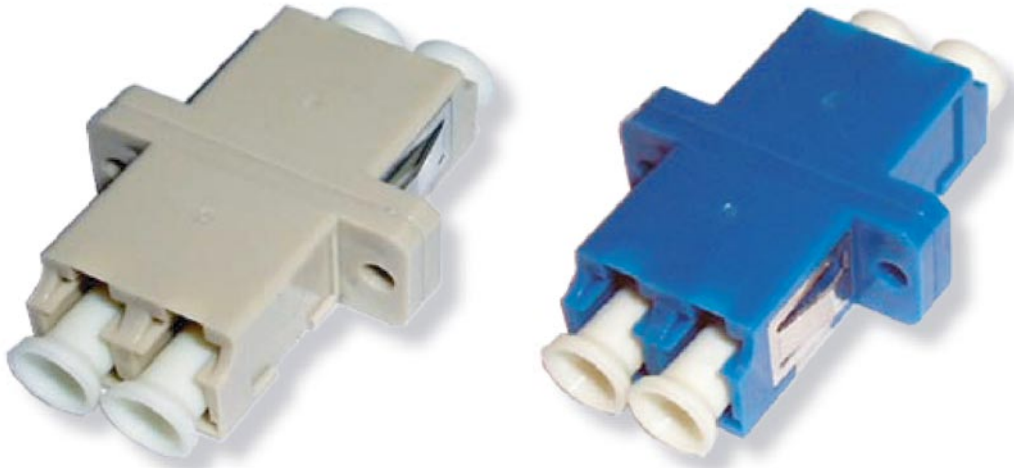

LC Duplex Adapter

LC Duplex Adapter

OPTRONICS

The LC connector and adapter set the standard for small optical fibre interconnects. With its simple to use latched lever locking mechanism preventing accidental disconnection and precision housing for optimum performance. The LC was also the first Small Form Factor (SFF) connector set available and offers fibre density and performance unheard before now.

Ordering Information

► LC multimode duplex
Beige
FibreFab Pn. LCDPXBEIGE

► LC singlemode duplex
Blue
FibreFab Pn. LCDPXBUE